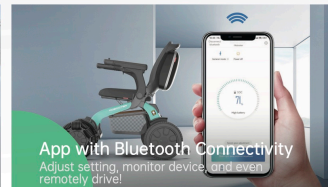

Two easy steps to fold and unfold
Fits in small spaces like vehicle trunks and closets

App with Bluetooth Connectivity
Adjust setting, monitor device, and even remotely drive!

BMS intelligent management system for lithium batteries