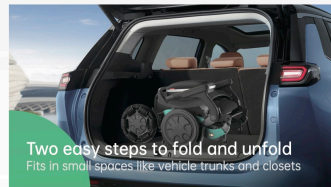

Two easy steps to fold and unfold
Fits in small spaces like vehicle trunks and closets

App with Bluetooth Connectivity
Adjust setting, monitor device, and even remotely drive!

BMS intelligent management system for lithium batteries