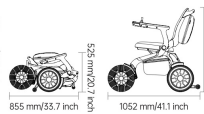

640 mm/25.2 inch