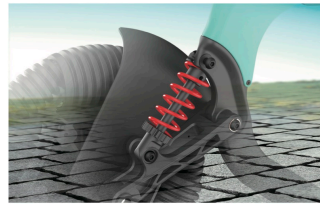

www.ydra.care

ROBOOTER

REBOOT YOUR LIFE

E60 Pro/E60 Pro-A

E60 Pro/E60 Pro-A

E60 Pro/E60 Pro-A is the first of its kind, smart, off-road power wheelchair launched by ROBOOTER. It delivers high endurance and fast driving speed, we think you will agree that it is the perfect blend of design and function.

Water-repellent large-capacity backpack and mesh pocket, loading 10kg.

BUILT TO PROVIDE THE ULTIMATE IN OFF-ROAD DRIVING

Front independent suspension system

Adjustable suspension spring with strong spring coils, ride in comfort.