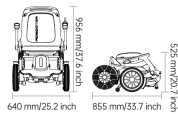

Easy to Fold

Easy to unfold

Step 2, pull the handle up with the other hand until the Electric Wheelchair is fully deployed.

PRODUCT PARAMETERS

Specification	E60 Pro	E60 Pro-A
Dimensions unfolded(L*W*H)	105.2x64x95.6 cm	105.2x64x95.6 cm
Dimensions folded(L*W*H)	85.5x64x52.5 cm	85.5x64x52.5 cm
Packaging Dimensions	93x73x55.9 cm	93x73x55.9 cm
Controller Height	77 cm	77 cm
Distance between armrests	48 cm	45.5-51.5 cm (stepless adjustable)
Seat Height	53.5 cm	53.5 cm
Seat Angle	4.5°	4.5°
Seat Width	42 cm	42 cm
Seat Depth	43 cm	43 cm
Backrest Height	46 cm	46 cm
Backrest Angle	18°	8-38°(4 adjustable angles of 10 ° per gear)
Footrest Height	15.5 cm	15.5 cm
Footrest Angle	5.5°	5.5°
Motor	2x150 W(Brushless motor)	2x150 W(Brushless motor)
Battery (Lithium-ion) 24V	20/25 Ah	20/26 Ah
Battery weight(20Ah)	3.3 kg	3.3 kg
Suspensions	Front wheel suspension	Front wheel suspension
Front Wheels Size (solid tire)	12 inch-Omni Wheels	12 inch-Omni Wheels
Rear Wheels Size (pneumatic tire)	12 inch	12 inch
Default Colors	Green|White|Grey	Green|White|Grey
App Control	Yes,remote control	Yes,remote control
Total mass	35.6 kg	37.4 kg
Max. User weight	150 kg	150 kg
Charging Time	7 h(20 Ah), 9 h(25 Ah)	7 h(20 Ah), 9 h(25 Ah)
Range (up to)	23 km(20 Ah), 29 km(25 Ah)	23 km(20 Ah), 29 km(25 Ah)
Options-Maximum Speed	6 km/h,8 km/h,10km/h	6 km/h,8 km/h,10 km/h
Obstacle Clearance	8 cm	8.1 cm
Turning Radius	85 cm	85 cm
Static Stability (Climbing angle)	15°	15°
Waterproof Level	IPX5	IPX5

REBOOT YOUR LIFE

COLOR

Green

Grey

White

OUR FULL PRODUCT LINE

■ Standing Wheelchairs for Rehabilitation

■ Mobility aids

640 mm/25.2 inch

855 mm/33.7 inch

1052 mm/41.1 inch

www.ydra.care

ROBOOTER

REBOOT YOUR LIFE

E60 Pro/E60 Pro-A