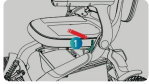

Easy to Fold