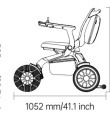

855 mm/33.7 inch

1052 mm/41.1 inch